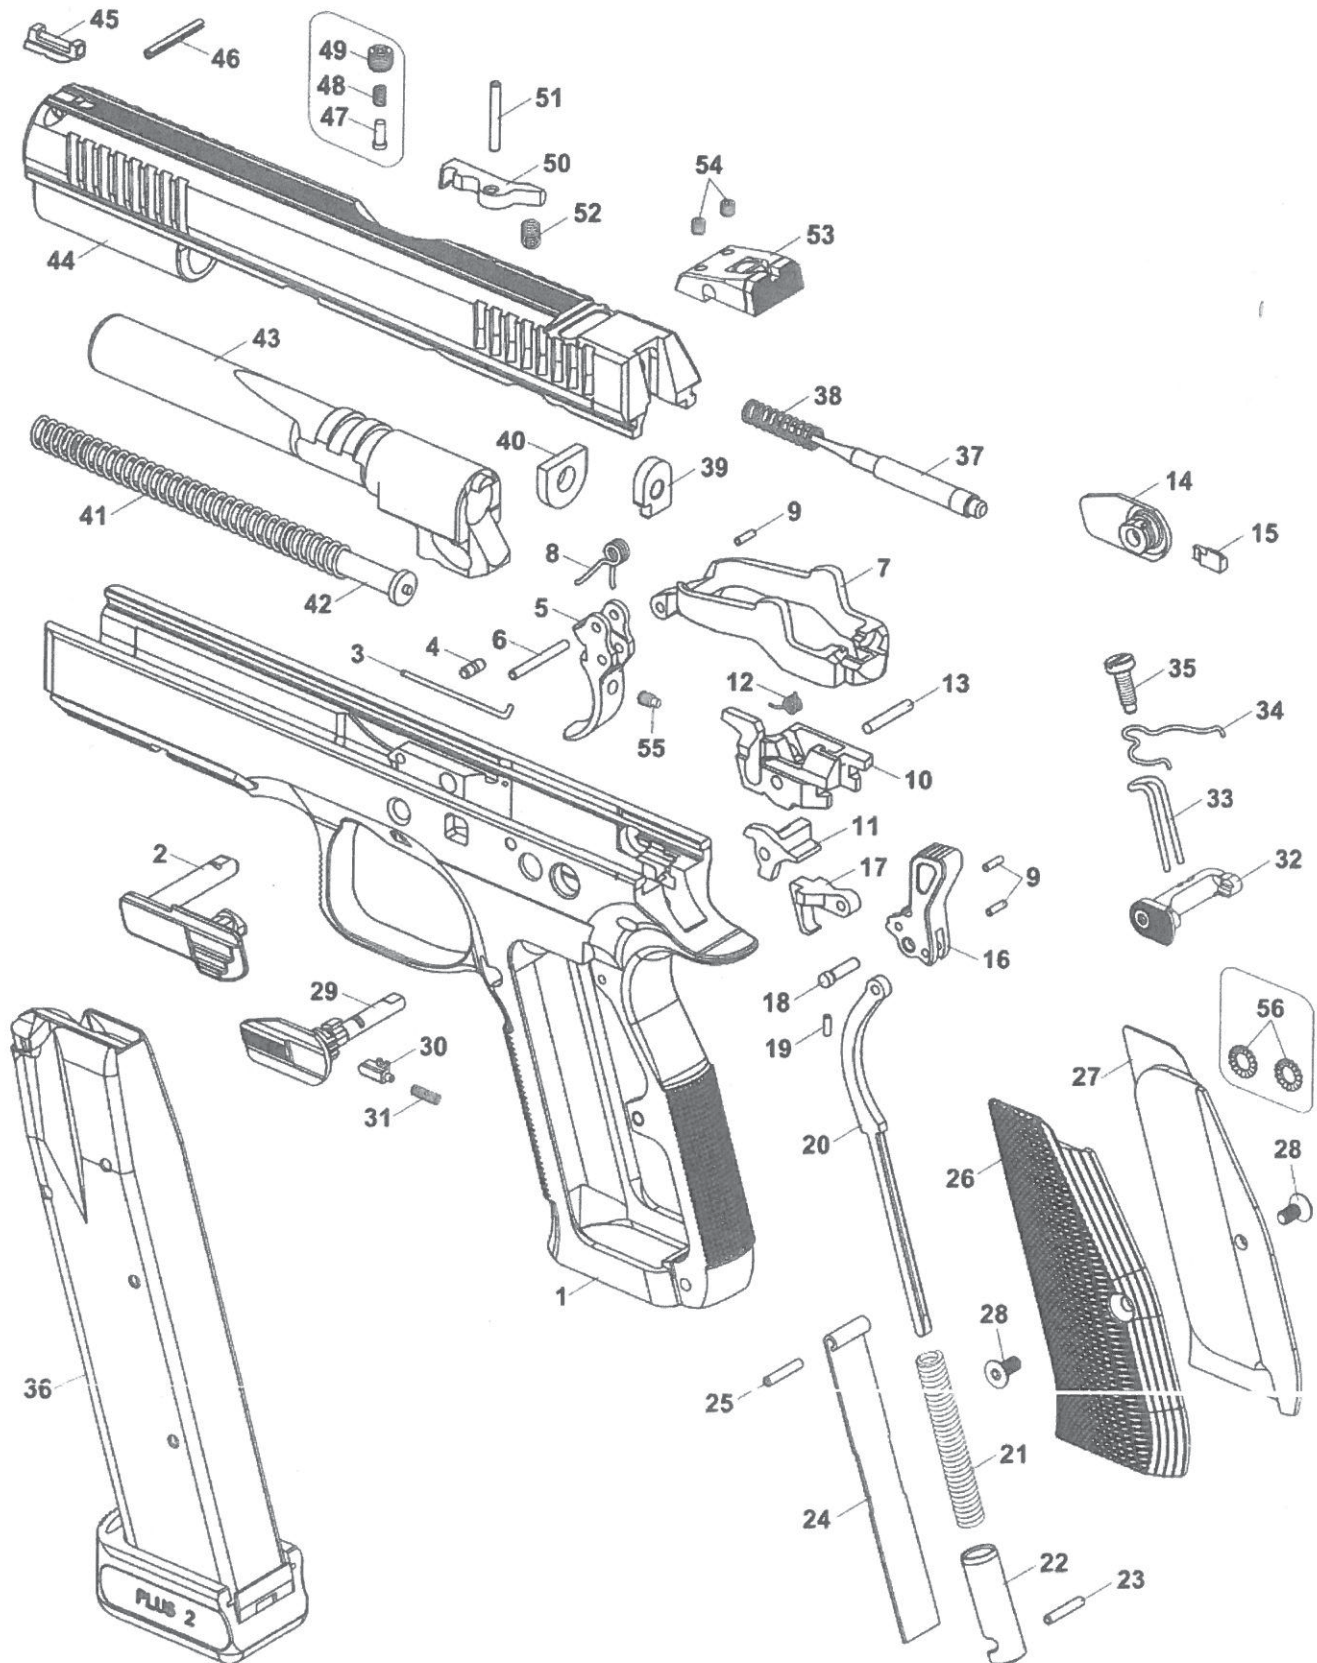

Components - CZ SHADOW 2 cal. 9x19

Spare parts / Components

Tip: Click the number of the spare part in the picture below if available. If the spare part is for sale, You will be redirected to the field for ordering required amount of pieces. The items labeled by red cross in the picture is available only by sales representative.

Order selected

Pos.	Title
10	<u>EJECTOR</u> 0420-0173-1610ND
11	<u>SEAR CZ 75 SP-01 SHADOW</u> 0420-0271-42ND
12	<u>SEAR SPRING</u> 315817031350
13	<u>SEAR PIN CZ 75/85</u> 465700000091
15	<u>RIGHT CATCH 75 TS</u> 0420-0460-17ND
17	<u>DISCONNECTOR</u> 0420-0211-05
18	<u>PIN</u> 465700000608
19	<u>HAMMER PIN RETAINING PEG CZ 75/85</u> 465700000079
2	<u>SLIDE STOP CZ 75 D COMP/SHADOW 2</u> 0420-0080-04ND
20	<u>MAIN SPRING STRUT CZ 75/85/97</u> 0420-0230-01ND
23	<u>MAIN SPRING PLUG PIN CZ 75/85</u> 465700000099
24	<u>MAGAZINE GUIDE</u> 0420-0330-05ND
25	<u>MAGAZINE BRAKE PIN CZ 75/85</u> 465700000103
3	<u>SLIDE STOP SPRING CZ75,85,SP-01,2075 0640-0090-01/2</u> 315817007791
30	<u>SAFETY DETENT PLUNGER - LEFT CZ 75/85</u> 545100000013
31	<u>SAFETY DETENT PLUNGER SPRING</u> 315100000002
32	<u>MAGAZINE CATCH SET</u> 0422-0053-01
33	<u>MAGAZINE CATCH RELEASE SPRING CZ 75</u> 315817031770
34	<u>TRIGGER BAR SPRING CZ 75/85</u> 315817031760
35	<u>MAGAZINE CATCH SPRING SCREW CZ 75/85</u> 465700000055
36	<u>MAGAZINE-19RDS-NICKEL PLATING (ND)</u> 0422-0710-16ND
37	<u>FIRING PIN 75/85</u> 0420-0632-02ND
38	<u>FIRING PIN SPRING CZ 75/85</u> 315100000035
39	<u>FIRING PIN STOP</u> 0420-0640-01ND